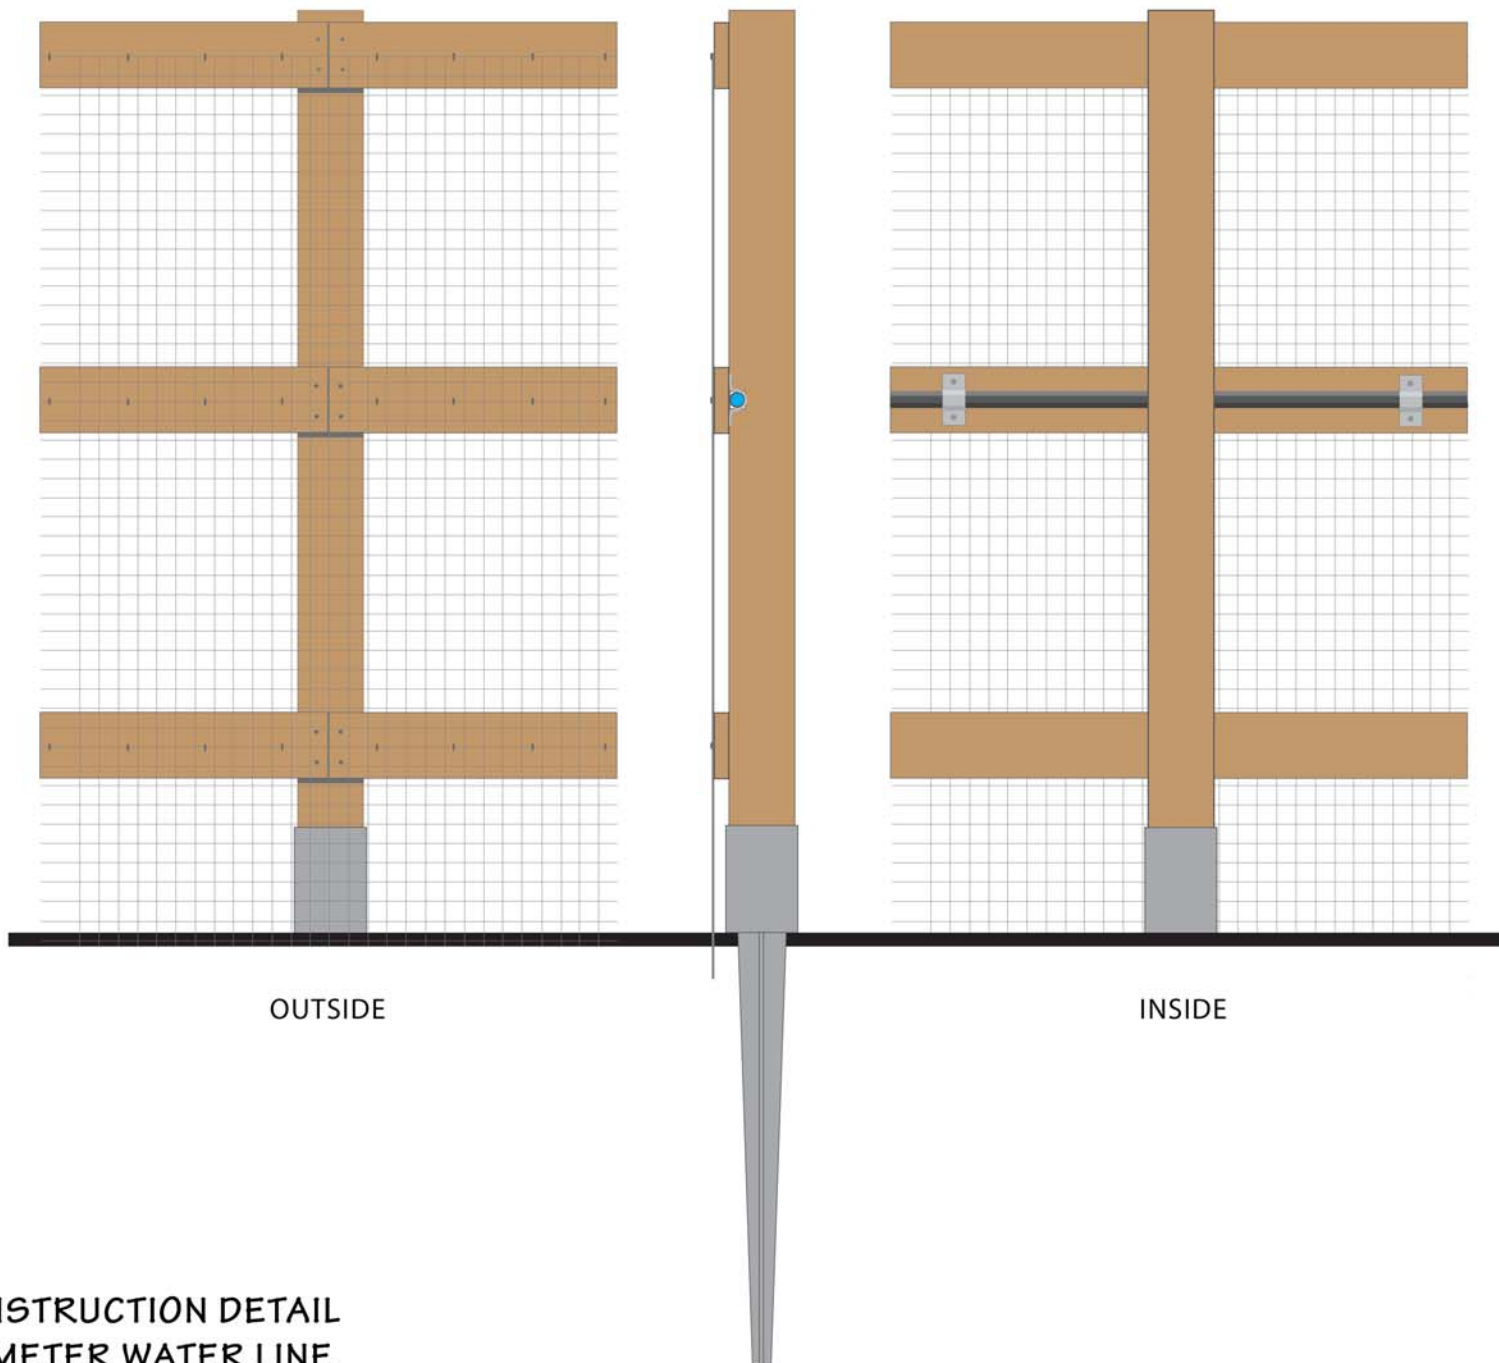

REVISED ELEVATION OF ENTRY GATE, ARBOR & RAISED BEDS

REVISED SECTION OF ENTRY ARBOR & RAISED BEDS: GATE OPEN (LEFT) & GATE CLOSED (RIGHT)

FENCE CONSTRUCTION DETAIL
WITH PERIMETER WATER LINE

FENCE LAYOUT SHOWING GRADE CHANGES