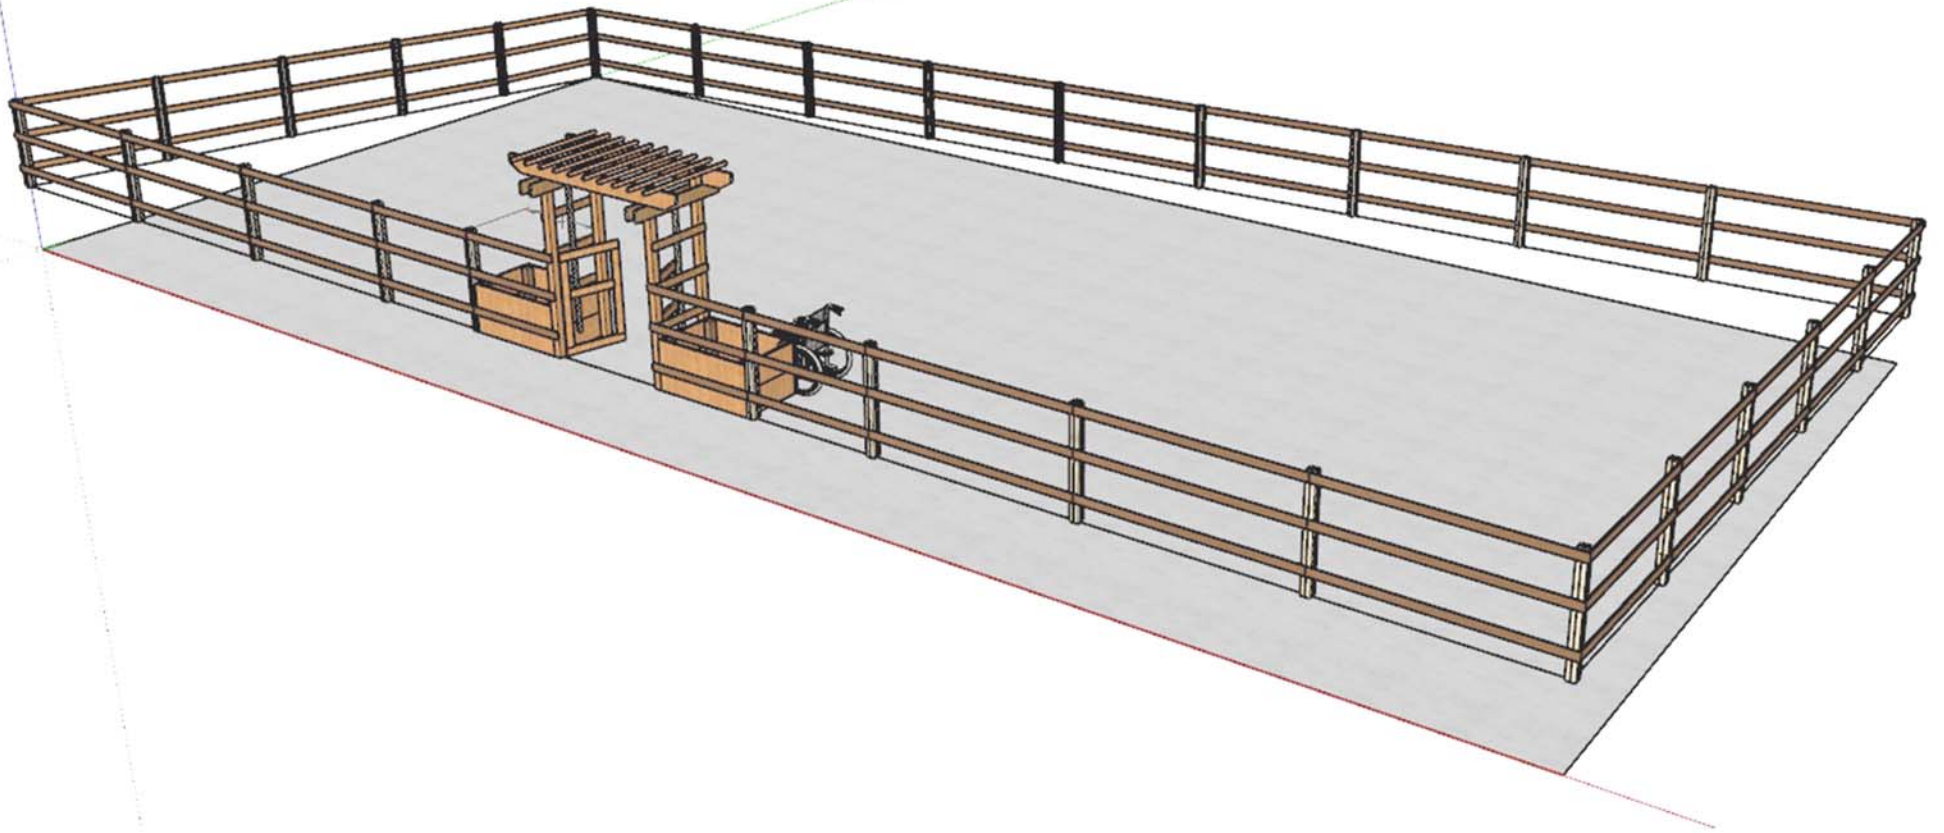

REVISED ELEVATION OF ENTRY GATE, ARBOR & RAISED BEDS

REVISED SECTION OF ENTRY ARBOR & RAISED BEDS: GATE OPEN (LEFT) & GATE CLOSED (RIGHT)

FENCE CONSTRUCTION DETAIL
WITH PERIMETER WATER LINE

FENCE LAYOUT SHOWING GRADE CHANGES