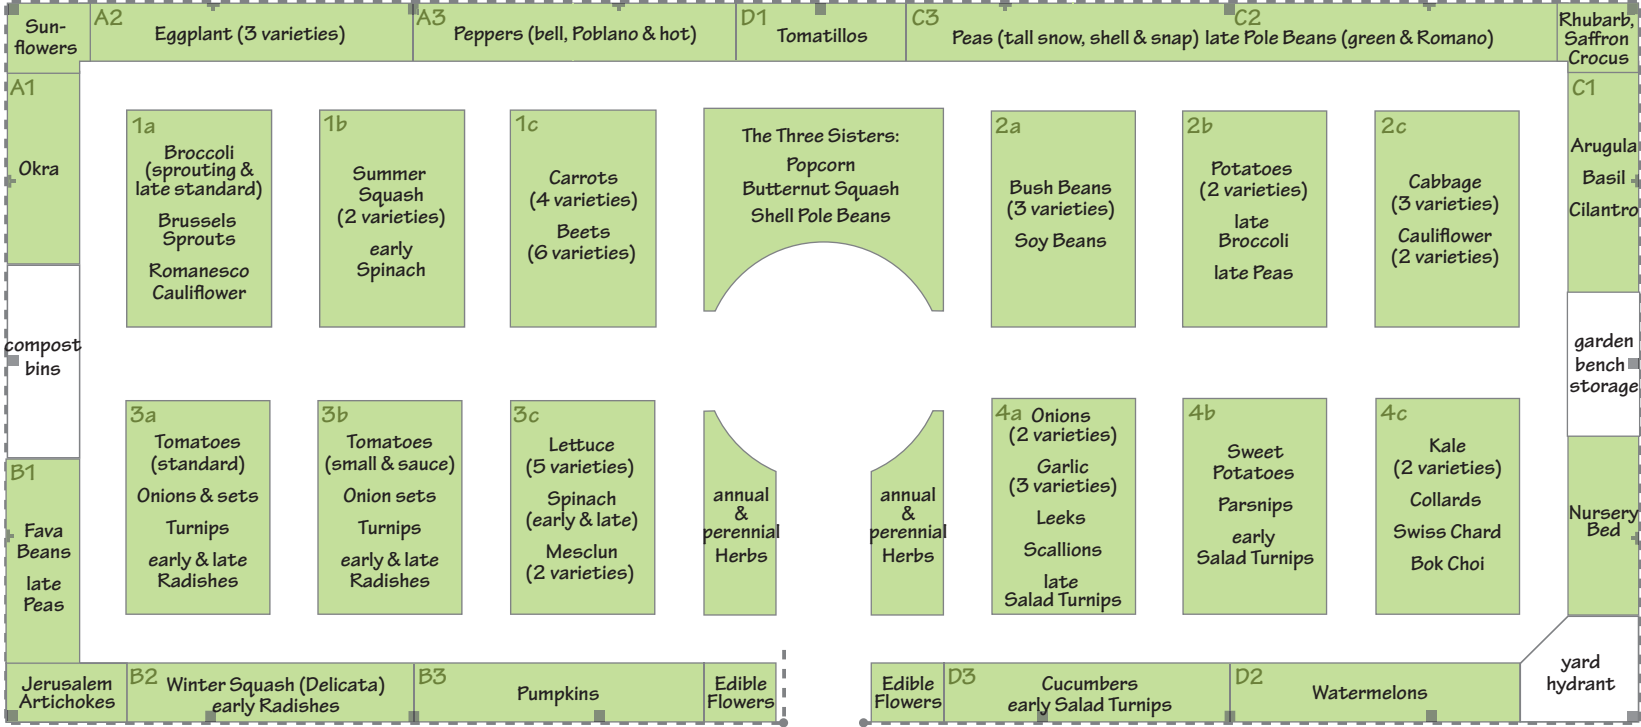

Annual crop rotation: 1 → 2 → 3 → 4 → 1... A → B → C → D → A...

2013 PLANTING PLAN

ROBBINS FARM GARDEN

1/8" = 1'-0"